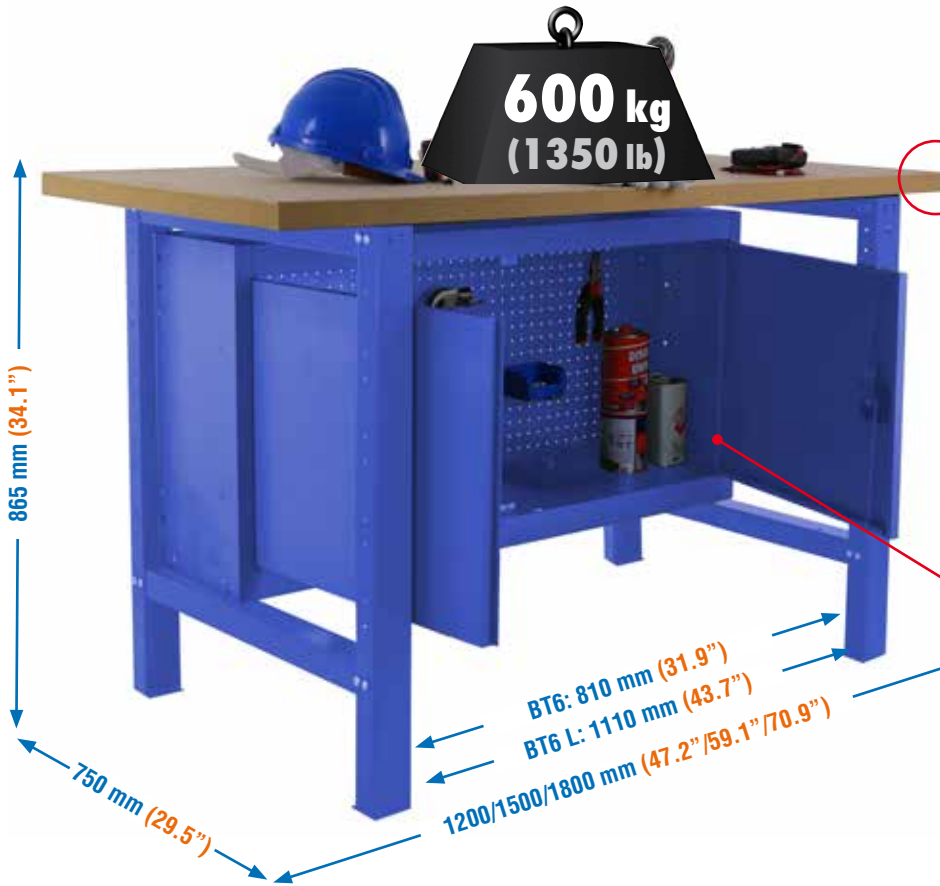

SIMONWORK BT6 MDF CABINET

MODEL	H x W x D mm (inch)	€/Unit	Load Capacity kg (lb)	Ant. EAN Code	Grey EAN Code	Blue EAN Code	Kg/Unit (lb/Unit)	Unit	EU Palet Trailer Container 20' y 40'
SIMONWORK BT6 MDF CABINET 1200	865 x 1200 x 750 (34.1" x 47.2" x 29.5")	356,82 €	600 kg (1350 lb)	8425437125959	8435104942604	8435104942598	51,05 (112.5)	8	528 176 400
SIMONWORK BT6L MDF CABINET 1500	865 x 1500 x 750 (34.1" x 59.1" x 29.5")	458,67 €	600 kg (1350 lb)	8425437125966	8435104942628	8435104942611	60,77 (134.0)	8	528 176 400
SIMONWORK BT6L MDF CABINET 1800	865 x 1800 x 750 (34.1" x 70.9" x 29.5")	499,57 €	600 kg (1350 lb)	8425437125973	8435104942642	8435104942635	66,59 (146.8)	8	484 176 400