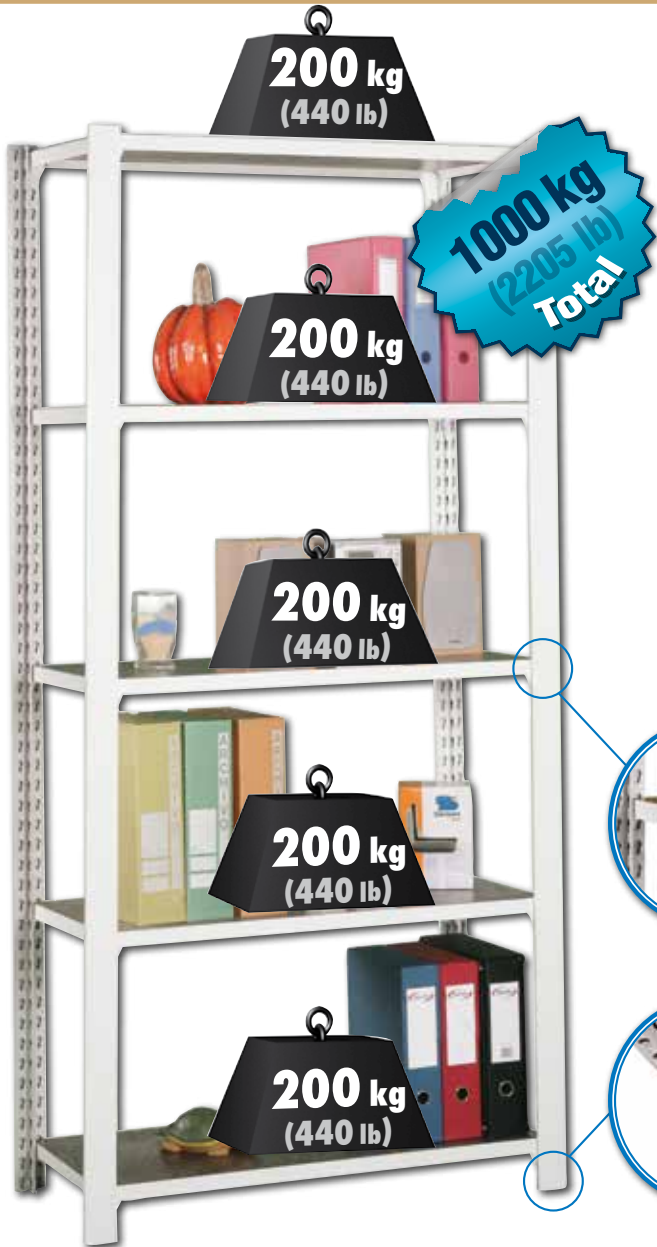

BLUE Ral 5015   **Grey** Ral 7046   **Whi.** Ral 9003

White   **MDF**

POSIBILIDAD DE OTRAS COMBINACIONES DE COLORES • OTHER COLORS AVAILABLE • AUCH IN ANDEREN FARBKOMBINATIONEN ERHÄLTICH • PLUSIEURS POSSIBILITÉS DE COMBINAISONS DE COULEURS