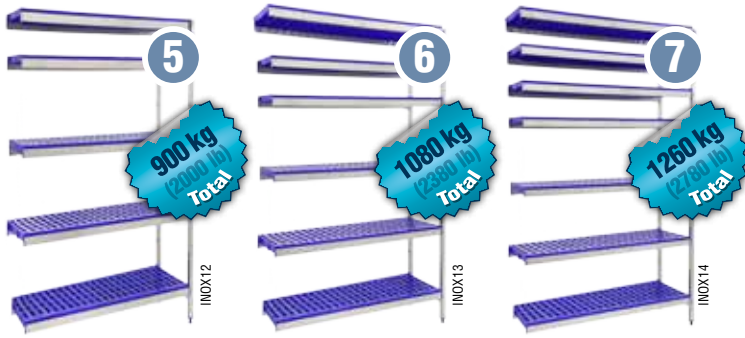

Composition Simoninox ADITONAL PP		Model	H x W x D mm (inch)	Load Capacity kg (lb)	Color	EAN Code	€/Unit	Kg/Unit (lb/Unit)
5 1600/2000x400/500 (78.7"/35.4"x15.8"/19.7") 10/15/20 x 400 x 400/500 mm (15.8" x 15.8"/19.7") 10 x 800/1200/1600 mm (31.5"/47.2"/62.9") H W D	SIMONINOX ADITONAL 5PP	1600x860x400	1600x860x400 (63.0"x33.9"x15.8")	180 kg (400 lb)	●	8425437075452	692,12 €	20,85 (46.0)
		2000x860x400	2000x860x400 (78.7"x33.9"x15.8")	180 kg (400 lb)	●	8425437075698	700,23 €	21,25 (46.8)
		1600x860x500	1600x860x500 (63.0"x33.9"x19.7")	180 kg (400 lb)	●	8425437075469	722,66 €	25,00 (55.1)
		2000x860x500	2000x860x500 (78.7"x33.9"x19.7")	180 kg (400 lb)	●	8425437075704	733,47 €	25,40 (56.0)
		1600x1260x400	1600x1260x400 (63.0"x49.6"x15.8")	180 kg (400 lb)	●	8425437075476	825,90 €	28,35 (62.5)
		2000x1260x400	2000x1260x400 (78.7"x49.6"x15.8")	180 kg (400 lb)	●	8425437075711	834,01 €	28,75 (63.4)
		1600x1260x500	1600x1260x500 (63.0"x49.6"x19.7")	180 kg (400 lb)	●	8425437075483	866,17 €	34,50 (76.1)
		2000x1260x500	2000x1260x500 (78.7"x49.6"x19.7")	180 kg (400 lb)	●	8425437075728	876,98 €	34,90 (76.9)
		1600x1660x400	1600x1660x400 (63.0"x65.4"x15.8")	180 kg (400 lb)	●	8425437075490	1.168,04 €	35,85 (79.0)
		2000x1660x400	2000x1660x400 (78.7"x65.4"x15.8")	180 kg (400 lb)	●	8425437075735	1.176,15 €	36,25 (79.9)
1600x1660x500	1600x1660x500 (63.0"x65.4"x19.7")	180 kg (400 lb)	●	8425437075506	1.218,31 €	44,00 (97.0)		
2000x1660x500	2000x1660x500 (78.7"x65.4"x19.7")	180 kg (400 lb)	●	8425437075742	1.229,12 €	44,40 (97.9)		
6 1600/2000x400/500 (78.7"/35.4"x15.8"/19.7") 12/18/24 x 400 x 400/500 mm (15.8" x 15.8"/19.7") 12 x 800/1200/1600 mm (31.5"/47.2"/62.9") H W D	SIMONINOX ADITONAL 6PP	1600x860x400	1600x860x400 (63.0"x33.9"x15.8")	180 kg (400 lb)	●	8425437075513	787,31 €	24,25 (53.5)
		2000x860x400	2000x860x400 (78.7"x33.9"x15.8")	180 kg (400 lb)	●	8425437075759	795,41 €	24,65 (54.3)
		1600x860x500	1600x860x500 (63.0"x33.9"x19.7")	180 kg (400 lb)	●	8425437075520	821,79 €	29,20 (64.4)
		2000x860x500	2000x860x500 (78.7"x33.9"x19.7")	180 kg (400 lb)	●	8425437075766	832,60 €	29,60 (65.3)
		1600x1260x400	1600x1260x400 (63.0"x49.6"x15.8")	180 kg (400 lb)	●	8425437075537	947,84 €	33,25 (73.3)
		2000x1260x400	2000x1260x400 (78.7"x49.6"x15.8")	180 kg (400 lb)	●	8425437075773	955,94 €	33,65 (74.2)
		1600x1260x500	1600x1260x500 (63.0"x49.6"x19.7")	180 kg (400 lb)	●	8425437075544	994,00 €	40,60 (89.5)
		2000x1260x500	2000x1260x500 (78.7"x49.6"x19.7")	180 kg (400 lb)	●	8425437075780	1.004,81 €	41,00 (90.4)
		1600x1660x400	1600x1660x400 (63.0"x65.4"x15.8")	180 kg (400 lb)	●	8425437075551	1.358,41 €	42,25 (93.1)
		2000x1660x400	2000x1660x400 (78.7"x65.4"x15.8")	180 kg (400 lb)	●	8425437075797	1.366,52 €	42,65 (94.0)
1600x1660x500	1600x1660x500 (63.0"x65.4"x19.7")	180 kg (400 lb)	●	8425437075568	1.416,57 €	52,00 (114.6)		
2000x1660x500	2000x1660x500 (78.7"x65.4"x19.7")	180 kg (400 lb)	●	8425437075803	1.427,38 €	52,40 (115.5)		
7 2000 mm 860/1260/1660 mm 400/500 mm 78.7" 33.9"/49.6"/65.4" 15.8"/19.7" H W D	SIMONINOX ADITONAL 7PP	2000x860x400	2000x860x400 (78.7"x33.9"x15.8")	180 kg (400 lb)	●	8425437075810	890,60 €	28,05 (61.8)
		2000x860x500	2000x860x500 (78.7"x33.9"x19.7")	180 kg (400 lb)	●	8425437075827	931,73 €	33,80 (74.5)
		2000x1260x400	2000x1260x400 (78.7"x49.6"x15.8")	180 kg (400 lb)	●	8425437075834	1.077,88 €	38,55 (85.0)
		2000x1260x500	2000x1260x500 (78.7"x49.6"x19.7")	180 kg (400 lb)	●	8425437075841	1.132,64 €	47,10 (103.8)
		2000x1660x400	2000x1660x400 (78.7"x65.4"x15.8")	180 kg (400 lb)	●	8425437075858	1.556,88 €	49,05 (108.1)
		2000x1660x500	2000x1660x500 (78.7"x65.4"x19.7")	180 kg (400 lb)	●	8425437075865	1.625,64 €	60,40 (133.2)