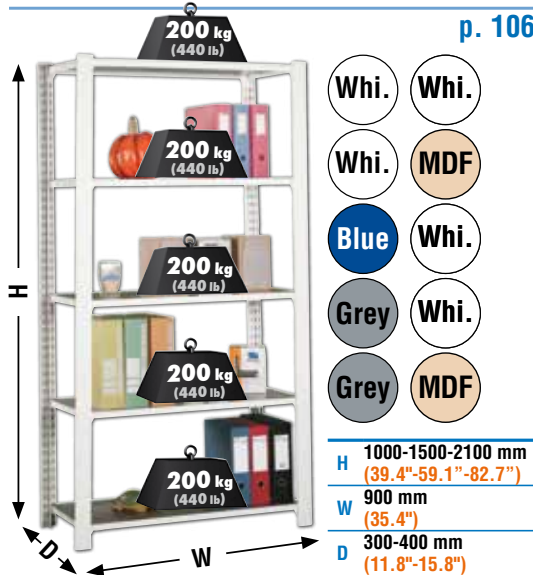

OFFICLICK INITIAL WOOD

p. 106