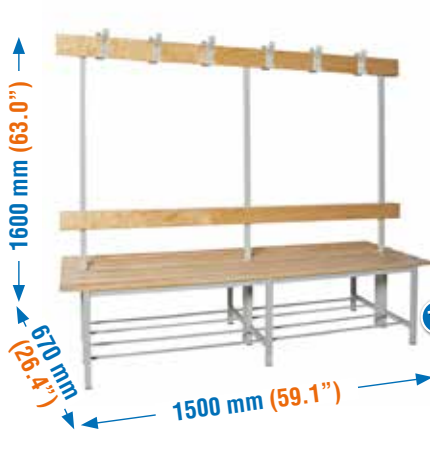

BANCO DE VESTUARIO DESMONTADO TÁNDEM / CHANGING ROOM BENCH UNASSEMBLED TANDEM / UMKLEIDE-SITZBANK UNMONTIERT TANDEM / BANC VESTIAIRE DÉMONTÉ TANDEM / BANCO DE VESTUÁRIO DESMONTADO EM TANDEM

MODEL		HxWxD mm (inch)	Kg/Unit (lb/Unit)	PHOTO	EAN Code	€/Unit
SIMONLOCKER DISM. TANDEM BENCH SR 8/1000		1600 x 1000 x 670 (63.0"x39.4"x26.4")	25,20 (55.1)		8435104937143	792,27 €
SIMONLOCKER DISM. TANDEM BENCH SR 12/1500		1600 x 1500 x 670 (63.0"x59.1"x26.4")	33,10 (72.8)		8435104937150	1.140,33 €
SIMONLOCKER DISM. TANDEM BENCH CR 8/1000		1800 x 1000 x 670 (70.9"x39.4"x26.4")	40,10 (88.2)		8435104937174	1.053,31 €
SIMONLOCKER DISM. TANDEM BENCH CR 12/1500		1800 x 1500 x 670 (70.9"x59.1"x26.4")	54,00 (119.0)		8435104937181	1.465,48 €

ACCESORIOS / ACCESSORIES / ZUBEHÖR / ACCESSOIRES / ACESSÓRIOS