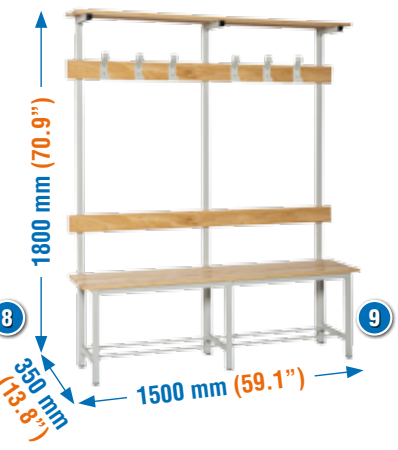

BANCO DE VESTUARIO DESMONTADO SINGLE / CHANGING ROOM BENCH UNASSEMBLED SINGLE / UMKLEIDE-SITZBANK UNMONTIERT SINGLE / BANC VESTIAIRE DÉMONTÉ SINGLE / BANCO DE VESTUÁRIO DESMONTADO SINGLE

MODEL		HxWxD mm (inch)	Kg/Unit (lb/Unit)	PHOTO	EAN Code	€/Unit
SIMONLOCKER DISM. SINGLE BENCH SR 4/1000		1600 x 1000 x 350 (63.0"x39.4"x13.8")	17,00 (37.5)		8435104937082	476,28 €
SIMONLOCKER DISM. SINGLE BENCH SR 6/1500		1600 x 1500 x 350 (63.0"x59.1"x13.8")	22,10 (48.5)		8435104937099	677,78 €
SIMONLOCKER DISM. SINGLE BENCH CR 4/1000		1800 x 1000 x 350 (70.9"x39.4"x13.8")	20,10 (44.1)		8435104937112	595,35 €
SIMONLOCKER DISM. SINGLE BENCH CR 6/1500		1800 x 1500 x 350 (70.9"x59.1"x13.8")	27,00 (59.5)		8435104937129	778,54 €