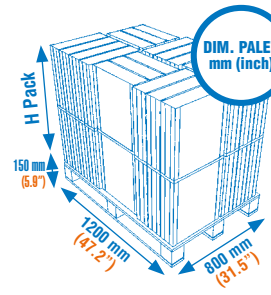

Composition Officlick Metal		Model	Dim. mm	Dim. inch	Structure Color	Shelf Color	EAN Code	€/Unit	Packing (H x W x D)
  H: 1000 mm (39.4") W: 900 mm (35.4") D: 300-400 mm (11.8"-15.8")	4 x 1000 mm (39.4")	Officlick Metal Initial 3/300	1000 X 900 X 300	39.4" X 35.4" X 11.8"	Grey	White	8435104916704	110,85 €	Kg (lb) / Unit 15,90 (35.1) Dim Packing mm (inch) 1000x300x55 (39.4"x11.8"x2.2") Units Pallet 30 Kg (lb) / Pallet 477,00 (1051.6) Units/ MiniPromobox 22
	3 x 900 x 300/400 mm (35.4" x 11.8"/15.8")				Blue	White	8435104916681	110,85 €	
	6 x 900 mm (35.4")				Grey	Grey	8435104916742	110,85 €	
	4 x 300/400 mm (11.8"/15.8")				White	White	8435104914342	110,85 €	
  H: 1000 mm (39.4") W: 900 mm (35.4") D: 300-400 mm (11.8"-15.8")	8 x 900 mm (35.4")	Officlick Metal Initial 3/400	1000 X 900 X 400	39.4" X 35.4" X 15.8"	Grey	White	8435104916841	119,25 €	Kg (lb) / Unit 17,50 (38.6) Dim Packing mm (inch) 1000x400x55 (39.4"x15.8"x2.2") Units Pallet 20 Kg (lb) / Pallet 350,00 (771.6) Units/ MiniPromobox 16
	4 x 300/400 mm (11.8"/15.8")				Blue	White	8435104916827	119,25 €	
	8 x 900 mm (35.4")				Grey	Grey	8435104916889	119,25 €	
	8 x 300/400 mm (11.8"/15.8")				White	White	8435104914328	119,25 €	
  H: 1500 mm (59.1") W: 900 mm (35.4") D: 300-400 mm (11.8"-15.8")	4 x 1500 mm (59.1")	Officlick Metal Initial 4/300	1500 X 900 X 300	59.1" X 35.4" X 11.8"	Grey	White	8435104916421	154,52 €	Kg (lb) / Unit 22,19 (48.9) Dim Packing mm (inch) 1500x300x55 (59.1"x11.8"x2.2") Units Pallet 36 Kg (lb) / Pallet 798,84 (1761.1) Units/ MiniPromobox 22
	4 x 900 x 300/400 mm (35.4" x 11.8"/15.8")				Blue	White	8435104916407	154,52 €	
	8 x 900 mm (35.4")				Grey	Grey	8435104916469	154,52 €	
	4 x 300/400 mm (11.8"/15.8")				White	White	8435104914304	154,52 €	
  H: 1500 mm (59.1") W: 900 mm (35.4") D: 300-400 mm (11.8"-15.8")	8 x 900 mm (35.4")	Officlick Metal Initial 4/400	1500 X 900 X 400	59.1" X 35.4" X 15.8"	Grey	White	8435104916568	165,36 €	Kg (lb) / Unit 24,24 (53.4) Dim Packing mm (inch) 1500x400x55 (59.1"x15.8"x2.2") Units Pallet 20 Kg (lb) / Pallet 484,80 (1068.8) Units/ MiniPromobox 16
	4 x 300/400 mm (11.8"/15.8")				Blue	White	8435104916544	165,36 €	
	8 x 900 mm (35.4")				Grey	White	8435104916605	165,36 €	
	8 x 300/400 mm (11.8"/15.8")				White	White	8435104914281	165,36 €	
  H: 2100 mm (82.7") W: 900 mm (35.4") D: 300-400 mm (11.8"-15.8")	4 x 2100 mm (82.7")	Officlick Metal Initial 5/300	2100 X 900 X 300	82.7" X 35.4" X 11.8"	Grey	White	8435104916148	205,02 €	Kg (lb) / Unit 29,19 (64.4) Dim Packing mm (inch) 2100x300x90 (82.7"x11.8"x3.5") Units Pallet 30 Kg (lb) / Pallet 875,70 (1930.6) Units/ MiniPromobox 12
	5 x 900 x 300/400 mm (35.4" x 11.8"/15.8")				Blue	White	8435104916124	205,02 €	
	10 x 900 mm (35.4")				Grey	Grey	8435104916186	205,02 €	
	4 x 300/400 mm (11.8"/15.8")				White	White	8435104914267	205,02 €	
  H: 2100 mm (82.7") W: 900 mm (35.4") D: 300-400 mm (11.8"-15.8")	4 x 900 mm (35.4")	Officlick Metal Initial 5/400	2100 X 900 X 400	82.7" X 35.4" X 15.8"	Grey	White	8435104916285	218,31 €	Kg (lb) / Unit 31,70 (69.9) Dim Packing mm (inch) 2100x400x90 (82.7"x15.8"x3.5") Units Pallet 14 Kg (lb) / Pallet 443,80 (978.4) Units/ MiniPromobox 10
	4 x 300/400 mm (11.8"/15.8")				Blue	White	8435104916261	218,31 €	
	8 x 900 mm (35.4")				Grey	White	8435104916322	218,31 €	
	8 x 300/400 mm (11.8"/15.8")				White	White	8435104914243	218,31 €