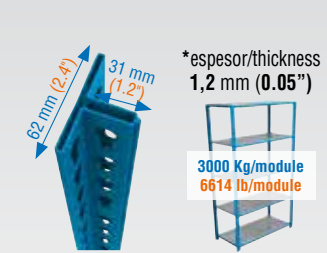

Perfiles/Uprights/Steher/Montants CLICK