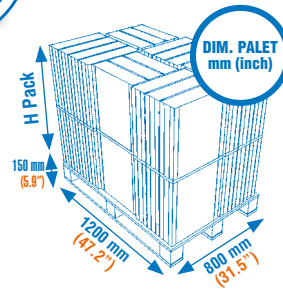

Composition Officlick Metal		Model	Dim. mm	Dim. inch	Structure	Shelf Color	EAN Code	€/Unit	Packing (H x W x D)
2 x 1000 mm (39.4") 3 x 900 mm (35.4") 6 x 300/400 mm (11.8"/15.8") 2 x 900 mm (35.4") 4 x 300/400 mm (11.8"/15.8") H: 1000 mm (39.4") W: 900 mm (35.4") D: 300-400 mm (11.8"-15.8")	Officlick Metal Additional 3/300	1000 X 900 X 300	39.4" X 35.4" X 11.8"	Grey	White	8435104916773	77,77 €	Kg (lb) / Unit: 12,01 (26.5) Dim Packing mm (inch): 1000x300x55 (39.4"x11.8"x2.2") Units Pallet: 30 Kg (lb) / Pallet: 360,30 (794.3) Units/ MiniPromobox: 22 1950 660 1500	
		1000 X 900 X 400	39.4" X 35.4" X 15.8"	Blue	White	8435104916759	77,77 €		
		1000 X 900 X 300	39.4" X 35.4" X 11.8"	Grey	Grey	8435104916810	77,77 €		
		1000 X 900 X 400	39.4" X 35.4" X 15.8"	White	White	8435104914359	77,77 €		
2 x 1500 mm (59.1") 4 x 900 mm (35.4") 8 x 300/400 mm (11.8"/15.8") 2 x 900 mm (35.4") 4 x 300/400 mm (11.8"/15.8") H: 1500 mm (59.1") W: 900 mm (35.4") D: 300-400 mm (11.8"-15.8")	Officlick Metal Additional 3/400	1500 X 900 X 400	59.1" X 35.4" X 15.8"	Grey	White	8435104916919	85,63 €	Kg (lb) / Unit: 13,50 (29.8) Dim Packing mm (inch): 1000x400x55 (39.4"x15.8"x2.2") Units Pallet: 20 Kg (lb) / Pallet: 270,00 (595.3) Units/ MiniPromobox: 16 1320 440 1000	
		1500 X 900 X 300	59.1" X 35.4" X 11.8"	Blue	White	8435104916896	85,63 €		
		1500 X 900 X 400	59.1" X 35.4" X 15.8"	Grey	Grey	8435104916957	85,63 €		
		1500 X 900 X 300	59.1" X 35.4" X 11.8"	White	White	8435104914335	85,63 €		
2 x 2100 mm (82.7") 5 x 900 mm (35.4") 10 x 300/400 mm (11.8"/15.8") 2 x 900 mm (35.4") 4 x 300/400 mm (11.8"/15.8") H: 2100 mm (82.7") W: 900 mm (35.4") D: 300-400 mm (11.8"-15.8")	Officlick Metal Additional 4/300	1500 X 900 X 300	59.1" X 35.4" X 11.8"	Grey	White	8435104916490	106,67 €	Kg (lb) / Unit: 16,50 (36.4) Dim Packing mm (inch): 1500x300x55 (59.1"x11.8"x2.2") Units Pallet: 36 Kg (lb) / Pallet: 594,00 (1309.6) Units/ MiniPromobox: 22 1404 792 1296	
		1500 X 900 X 400	59.1" X 35.4" X 15.8"	Blue	White	8435104916476	106,67 €		
		1500 X 900 X 300	59.1" X 35.4" X 11.8"	Grey	Grey	8435104916537	106,67 €		
		1500 X 900 X 400	59.1" X 35.4" X 15.8"	White	White	8435104914311	106,67 €		
2 x 2100 mm (82.7") 5 x 900 mm (35.4") 10 x 300/400 mm (11.8"/15.8") 2 x 900 mm (35.4") 4 x 300/400 mm (11.8"/15.8") H: 2100 mm (82.7") W: 900 mm (35.4") D: 300-400 mm (11.8"-15.8")	Officlick Metal Additional 4/400	1500 X 900 X 400	59.1" X 35.4" X 15.8"	Grey	White	8435104916636	116,98 €	Kg (lb) / Unit: 18,45 (40.7) Dim Packing mm (inch): 1500x400x55 (59.1"x15.8"x2.2") Units Pallet: 20 Kg (lb) / Pallet: 369,00 (813.5) Units/ MiniPromobox: 16 1260 440 1000	
		1500 X 900 X 300	59.1" X 35.4" X 11.8"	Blue	White	8435104916612	116,98 €		
		1500 X 900 X 400	59.1" X 35.4" X 15.8"	Grey	Grey	8435104916674	116,98 €		
		1500 X 900 X 300	59.1" X 35.4" X 11.8"	White	White	8435104914298	116,98 €		
2 x 2100 mm (82.7") 5 x 900 mm (35.4") 10 x 300/400 mm (11.8"/15.8") 2 x 900 mm (35.4") 4 x 300/400 mm (11.8"/15.8") H: 2100 mm (82.7") W: 900 mm (35.4") D: 300-400 mm (11.8"-15.8")	Officlick Metal Additional 5/300	2100 X 900 X 300	82.7" X 35.4" X 11.8"	Grey	White	8435104916216	139,00 €	Kg (lb) / Unit: 21,35 (47.1) Dim Packing mm (inch): 2100x300x90 (82.7"x11.8"x3.5") Units Pallet: 30 Kg (lb) / Pallet: 640,50 (1412.1) Units/ MiniPromobox: 12 1110 660 1020	
		2100 X 900 X 400	82.7" X 35.4" X 15.8"	Blue	White	8435104916193	139,00 €		
		2100 X 900 X 300	82.7" X 35.4" X 11.8"	Grey	Grey	8435104916254	139,00 €		
		2100 X 900 X 400	82.7" X 35.4" X 15.8"	White	White	8435104914274	139,00 €		
2 x 2100 mm (82.7") 5 x 900 mm (35.4") 10 x 300/400 mm (11.8"/15.8") 2 x 900 mm (35.4") 4 x 300/400 mm (11.8"/15.8") H: 2100 mm (82.7") W: 900 mm (35.4") D: 300-400 mm (11.8"-15.8")	Officlick Metal Additional 5/400	2100 X 900 X 400	82.7" X 35.4" X 15.8"	Grey	White	8435104916353	151,74 €	Kg (lb) / Unit: 23,76 (52.4) Dim Packing mm (inch): 2100x400x90 (82.7"x15.8"x3.5") Units Pallet: 14 Kg (lb) / Pallet: 332,64 (733.3) Units/ MiniPromobox: 10 924 308 700	
		2100 X 900 X 300	82.7" X 35.4" X 11.8"	Blue	White	8435104916339	151,74 €		
		2100 X 900 X 400	82.7" X 35.4" X 15.8"	Grey	Grey	8435104916391	151,74 €		
		2100 X 900 X 300	82.7" X 35.4" X 11.8"	White	White	8435104914250	151,74 €