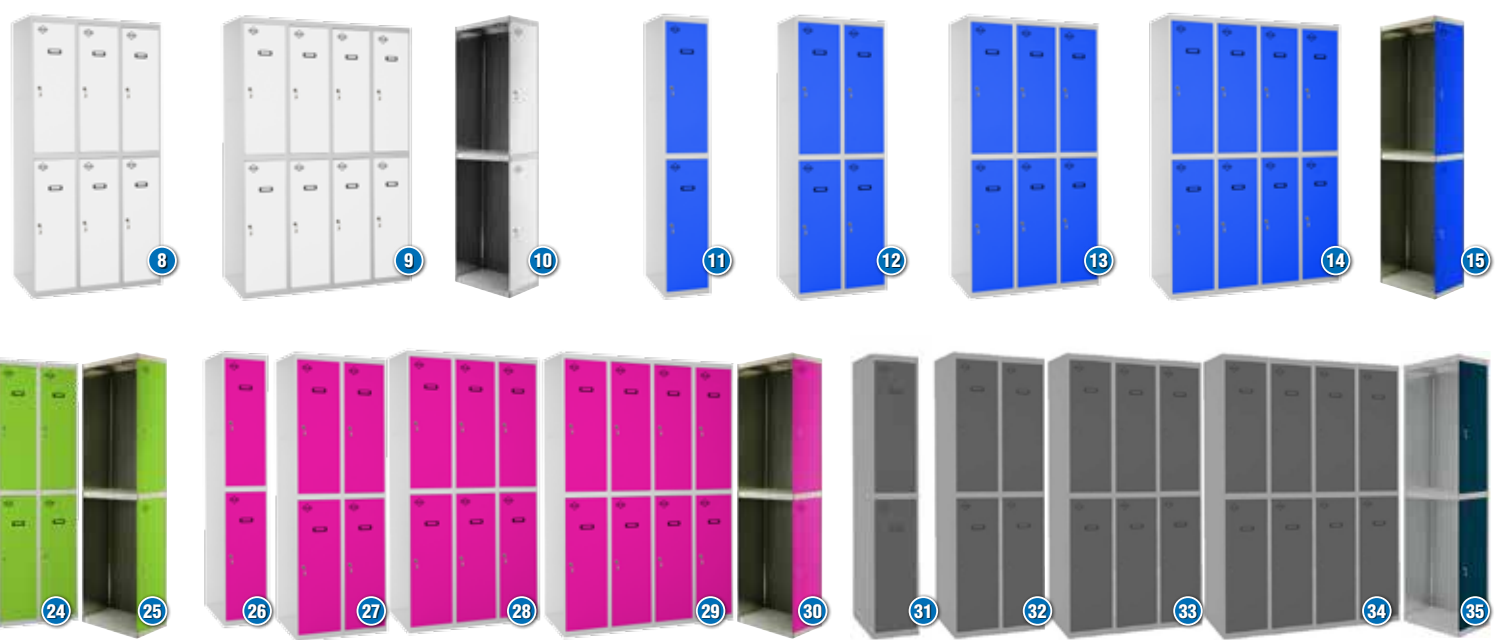

Management System ISO 9001:2015 www.tuv.com ID 9105044225