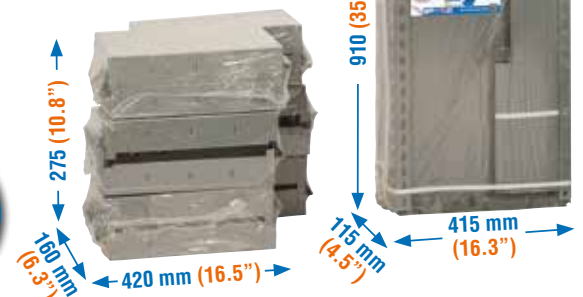

SIMONEXPO

MODEL	H x W x D mm (inch)	Load Capacity kg (lb)	Color			Kg/Unit (lb/Unit)	EU Palet Trailer Container 20' y 40'		
			● EAN GREY	● EAN ZINC.	● BLUE-ZINC.				
KIT SIMONEXPO PLUS 5/400-3	2000x1000x400 (78.7"x39.4"x15.8")	200 kg (440 lb)	8435104943984	161,25 €	8435104943991	8435104944004	158,25 €	28,68 (63.2)	
KIT SIMONEXPO PLUS 5/500-3	2000x1000x500 (78.7"x39.4"x19.7")	200 kg (440 lb)	8435104944011	178,49 €	8435104944028	8435104944035	174,61 €	31,71 (69.9)