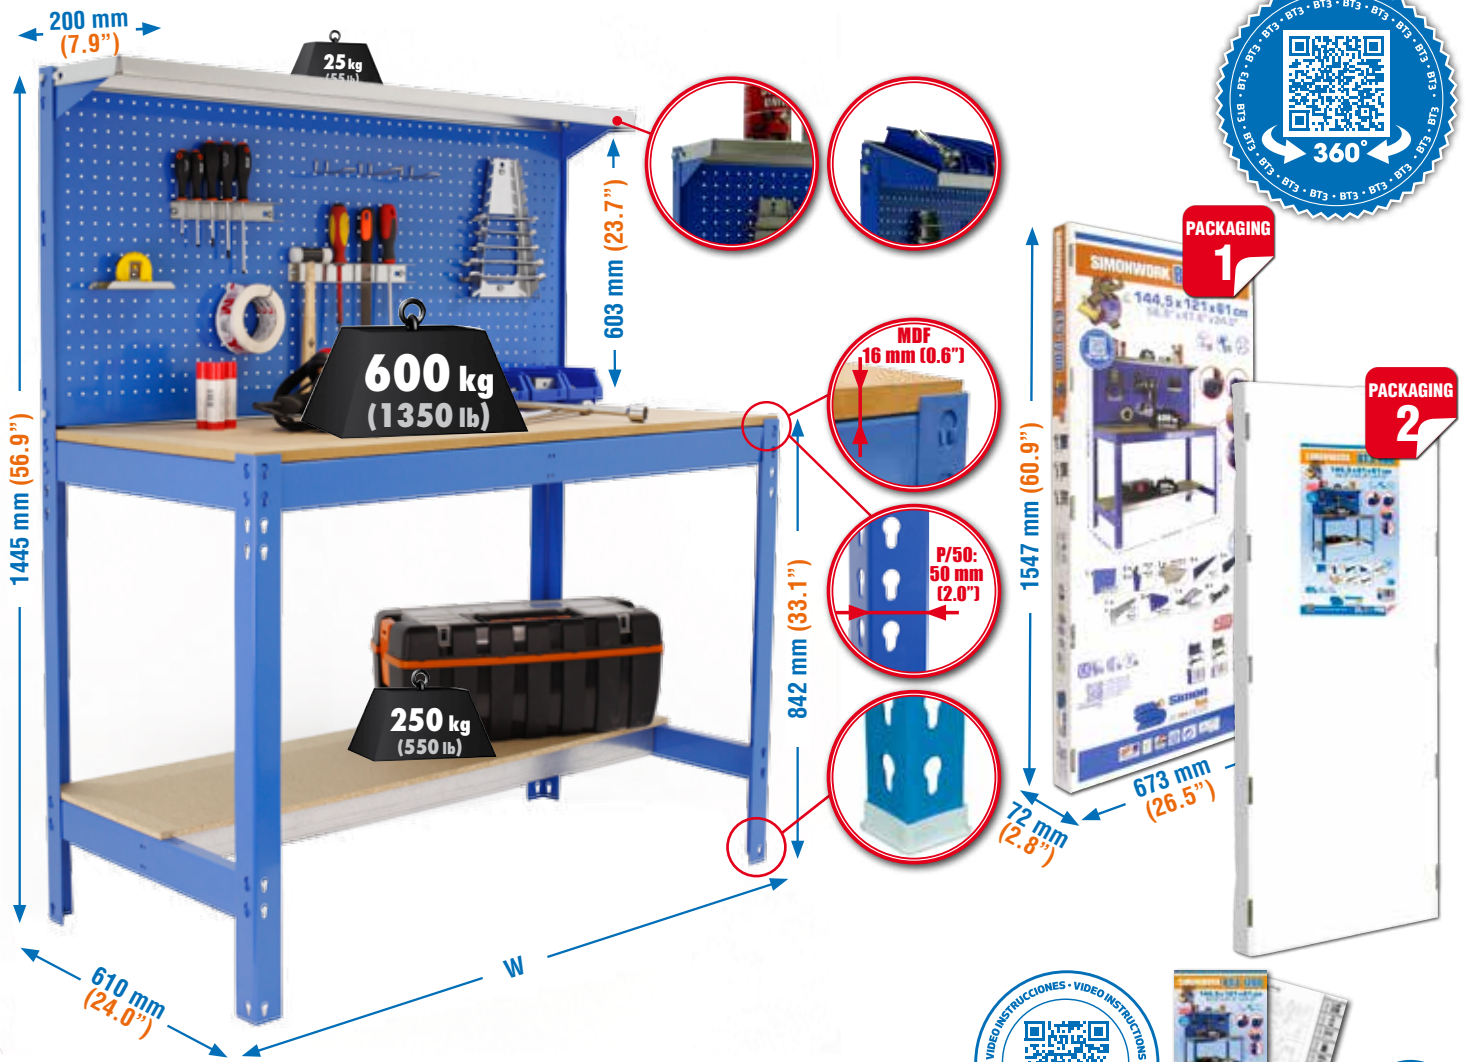

SIMONWORK BT2 CABINET

MODEL	H x W x D mm (inch)	€/Unit	Load Capacity	Grey EAN Code	Blue EAN Code	Kg/Unit (lb/Unit)
SIMONWORK BT2 CABINET 900	1445 x 910 x 610 (56.9" x 35.8" x 24.0")	243,66 €	400 kg (880 lb)	8435104942727	8435104942710	32,52 (71.7)
SIMONWORK BT2 CABINET 1200	1445 x 1210 x 610 (56.9" x 47.6" x 24.0")	299,62 €	600 kg (1350 lb)	8435104942758	8435104942741	43,49 (95.9)