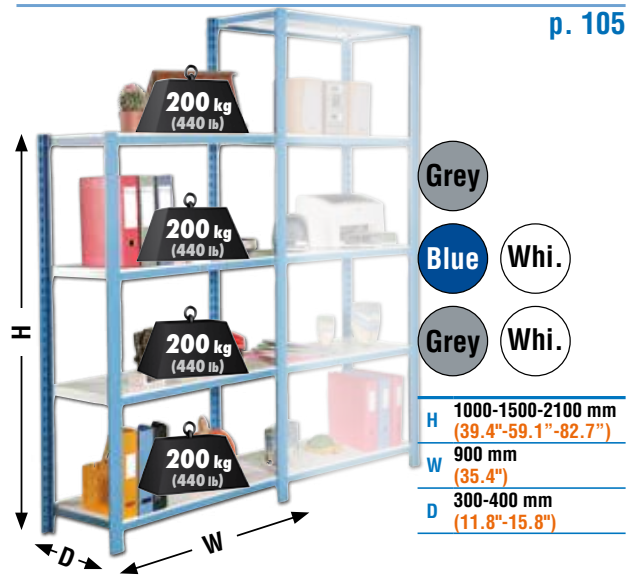

OFFICLICK ADDITIONAL METAL

p. 105