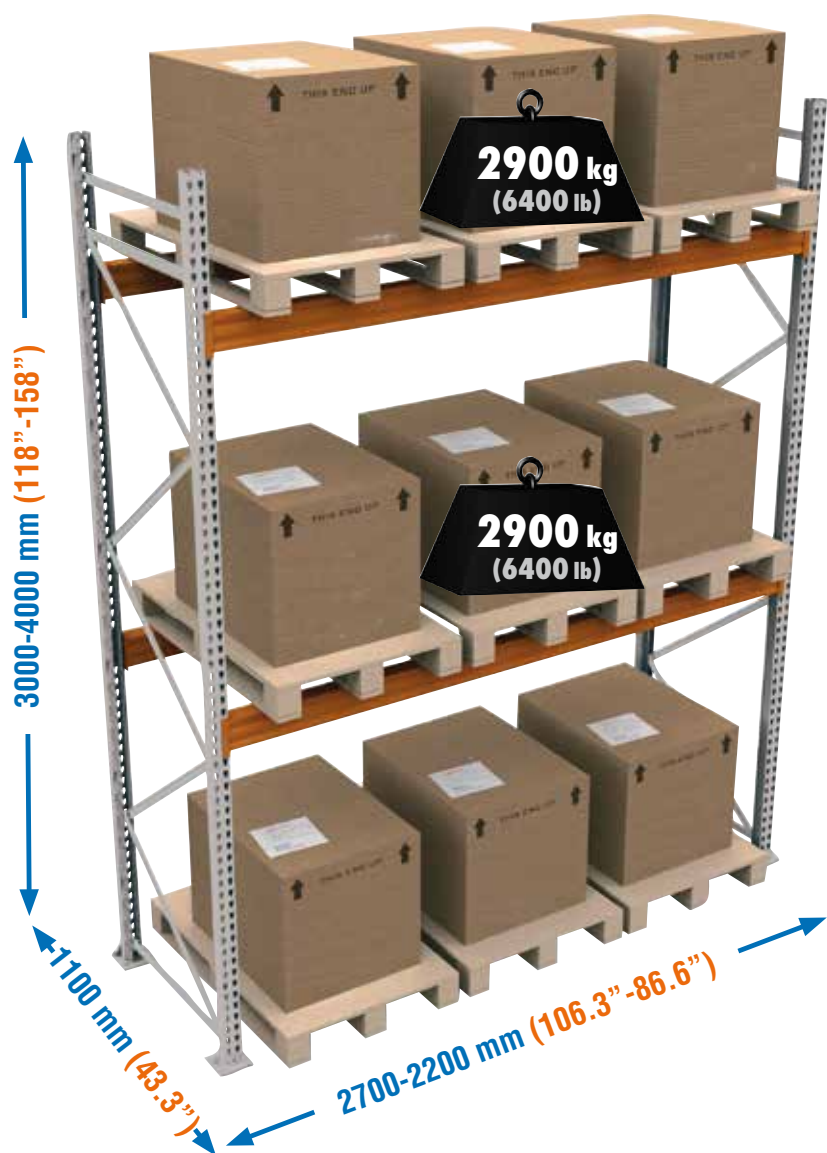

INDU02

INDU03

INDU04

INDU05

INDU06

INDU07

KIT SIMONPALET

MODEL	H x W x D mm (inch)	Load Capacity kg (lb)	EAN Code	Kg/Unit (lb/Unit)	€/Unit
Simonpalet INICIAL 3000-1100-2700 - 2	3000x1100x2700 (118.1"x43.3"x106.3")	5800 (14990)	8425437139772	203,23 (448.1)	1.287,97 €
Simonpalet ADICIONAL 3000-1100-2700 - 2	3000x1100x2700 (118.1"x43.3"x106.3")	5800 (14990)	8425437139789	177,62 (391.6)	1.034,02 €
Simonpalet 3000-1100-5400 - 2	3000x1100x5400 (118.1"x43.3"x212.6")	11.600 (25573.6)	8425437139000	320,85 (707.4)	2.325,79 €
Simonpalet INICIAL 3000-1100-2200 - 2	3000x1100x2200 (118.1"x43.3"x86.6")	5600 (12345)	8425437139796	172,64 (380.6)	1.048,88 €
Simonpalet ADICIONAL 3000-1100-2200 - 2	3000x1100x2200 (118.1"x43.3"x86.6")	5600 (12345)	8425437139802	146,55 (323.1)	788,23 €
Simonpalet 3000-1100-4400 - 2	3000x1100x4400 (118.1"x43.3"x173.2")	11.200 (24691.8)	8425437139017	319,19 (703.7)	1.839,01 €
Simonpalet INICIAL 4000-1100-2700 - 3	4000x1100x2700 (157.5"x43.3"x106.3")	8700 (19180,2)	8425437139819	309,41 (682.1)	1.938,46 €
Simonpalet ADICIONAL 4000-1100-2700 - 3	4000x1100x2700 (157.5"x43.3"x106.3")	8700 (19180,2)	8425437139826	268,71 (592.4)	1.554,28 €
Simonpalet 4000-1100-5400 - 3	4000x1100x5400 (157.5"x43.3"x212.6")	17400 (38360.4)	8425437139024	578,12 (1274.5)	3.492,73 €
Simonpalet INICIAL 4000-1100-2200 - 3	4000x1100x2200 (157.5"x43.3"x86.6")	8400 (18518.8)	8425437139833	263,53 (581.0)	1.579,81 €
Simonpalet ADICIONAL 4000-1100-2200 - 3	4000x1100x2200 (157.5"x43.3"x86.6")	8400 (18518.8)	8425437139840	222,83 (491.3)	1.195,63 €
Simonpalet 4000-1100-4400 - 3	4000x1100x4400 (157.5"x43.3"x173.2")	16800 (37037.6)	8425437139031	486,36 (1072,2)	2.775,44 €
Estante Adicional Simonpalet 2700	1100x2700 (43.3"x106.3")	5800 (14990)	8425437139857	76,47 (167.3)	390,03 €
Estante Adicional Simonpalet 2200	1100x2200 (43.3"x86.6")	5600 (12345)	8425437139864	66,93 (147.6)	270,48 €