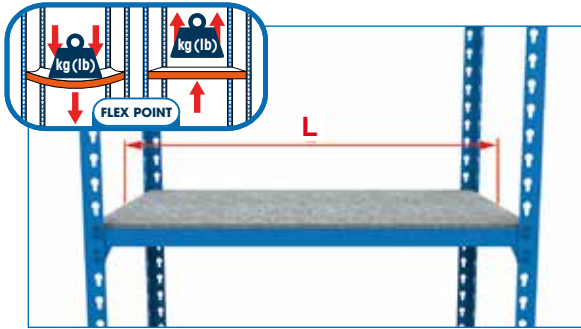

LA CALIDAD POR OBLIGACIÓN LIABILITY FOR QUALITY

**Simon
Rack**
SINCE 1964-MANUFACTURER

CERTIFICA SUS CAPACIDADES DE CARGA CERTIFIES ITS LOAD CAPACITIES

L = Longitud estante en mm.

$$F = \frac{L}{200} = \text{Punto Límite de Flexión (mm)}$$

Y = Altura de Deformación en mm, al colocar repartida uniformemente la carga sobre el estante en Kg.

PUNTO DE FLEXIÓN:

Al retirar la carga, el larguero debe recuperar su forma original. La carga en Kg certificada implica que: $Y \leq F$ (La Deformación no debe ser mayor que el Punto Límite de Flexión).

L = Shelf length (mm)

$$F = \frac{L}{200} = \text{limit point (mm)}$$

Y = Deflection Height (mm) when load evenly distributed along the shelf.

LIMIT POINT:

Beams recover original shape when removing the load. Load in Kg certified implies: $Y \leq F$ The Deflection must not be higher than bending limit point .