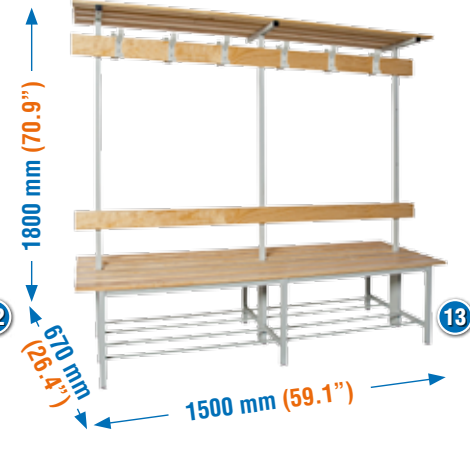

BANCO DE VESTUARIO DESMONTADO TÁNDEM / CHANGING ROOM BENCH UNASSEMBLED TANDEM / UMKLEIDE-SITZBANK UNMONTIERT TANDEM / BANC VESTIAIRE DÉMONTÉ TANDEM / BANCO DE VESTUÁRIO DESMONTADO EM TANDEM

MODEL		HxWxD mm (inch)	Kg/Unit (lb/Unit)	PHOTO	EAN Code	€/Unit
SIMONLOCKER DISM. TANDEM BENCH SR 8/1000		1600 x 1000 x 670 (63.0"x39.4"x26.4")	25,20 (55.1)		8435104937143	792,27 €
SIMONLOCKER DISM. TANDEM BENCH SR 12/1500		1600 x 1500 x 670 (63.0"x59.1"x26.4")	33,10 (72.8)		8435104937150	1.140,33 €
SIMONLOCKER DISM. TANDEM BENCH CR 8/1000		1800 x 1000 x 670 (70.9"x39.4"x26.4")	40,10 (88.2)		8435104937174	1.053,31 €
SIMONLOCKER DISM. TANDEM BENCH CR 12/1500		1800 x 1500 x 670 (70.9"x59.1"x26.4")	54,00 (119.0)		8435104937181	1.465,48 €

ACCESORIOS / ACCESSORIES / ZUBEHÖR / ACCESSOIRES / ACESSÓRIOS