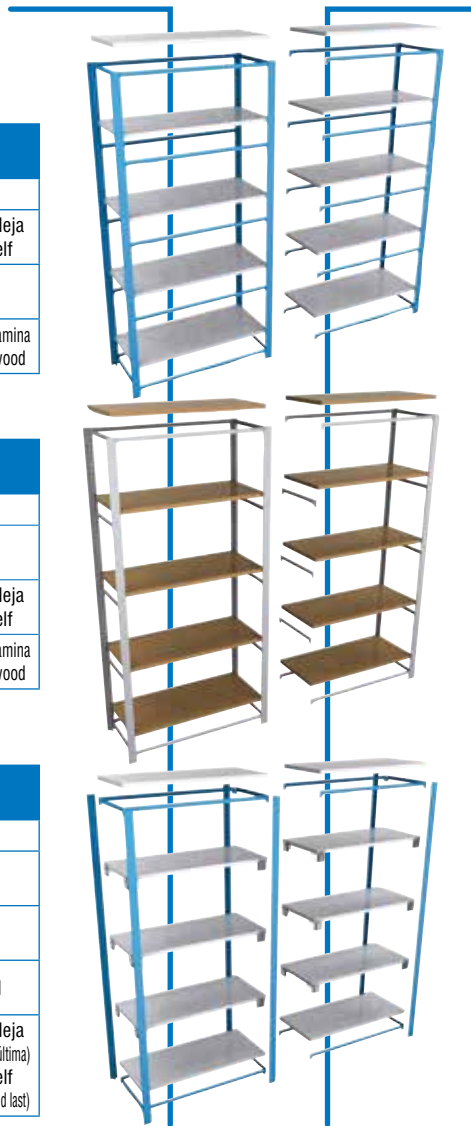

EJEMPLOS DE MONTAJE/ASSEMBLY EXAMPLES/AUFBAUBEISPIELE/EXEMPLES DE MONTAGE

Largueros Largos Long Beams	
Perfiles/Uprights	4
Largueros Largos Long Beams	2 x bandeja 2 x shelf
Largueros Cortos Short Beams	4
Bandejas Shelves	metal - melamina metal-plywood

Largueros Cortos Short Beams	
Perfiles/Uprights	4
Largueros Largos Long Beams	4
Largueros Cortos Short Beams	2 x bandeja 2 x shelf
Bandejas Shelves	metal - melamina metal-plywood

Ganchos Clips	
Perfiles/Uprights	4
Largueros Largos Long Beams	4
Largueros Cortos Short Beams	4
Bandejas Shelves	metal
Ganchos/Clips	4 x bandeja (excepto 1ª y última) 4 x shelf (except first and last)

Módulo Adicional
Additional Module
Anbauregal
Module supplémentaire

Largueros Largos Long Beams	
Perfiles/Uprights	2
Largueros Largos Long Beams	2 x bandeja 2 x shelf
Largueros Cortos Short Beams	2
Bandejas Shelves	metal - melamina metal-plywood

Largueros Cortos Short Beams	
Perfiles/Uprights	2
Largueros Largos Long Beams	4
Largueros Cortos Short Beams	(2 x bandeja) -2 (2 x shelf) -2
Bandejas Shelves	metal - melamina metal-plywood

Ganchos Clips	
Perfiles/Uprights	2
Largueros Largos Long Beams	4
Largueros Cortos Short Beams	2
Bandejas Shelves	metal
Ganchos/Clips	4 x bandeja (excepto 1ª y última) 4 x shelf (except first and last)

OFF05