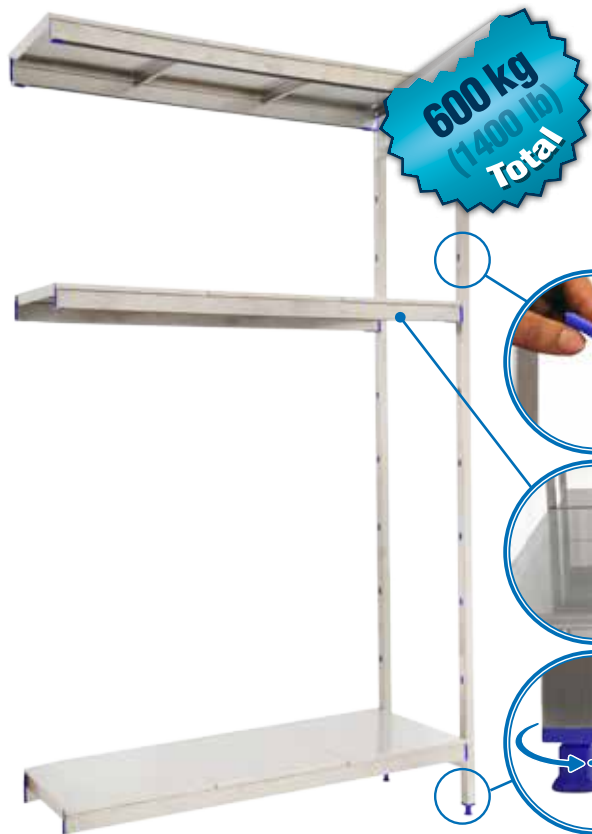

Composition Simoninox ADITONAL SS	Model	H x W x D mm (inch)	Load Capacity kg (lb)	Color	EAN Code	€/Unit	Kg/Unit (lb/Unit)
3 	1600x860x400	1600x860x400 (63.0"x33.9"x15.8")	200 kg (440 lb)	Zinc	8425437074011	626,77 €	19,45 (42.9)
	2000x860x400	2000x860x400 (78.7"x33.9"x15.8")	200 kg (440 lb)	Zinc	8425437074257	634,88 €	19,85 (43.8)
	1600x860x500	1600x860x500 (63.0"x33.9"x19.7")	200 kg (440 lb)	Zinc	8425437074028	679,42 €	21,40 (47.2)
	2000x860x500	2000x860x500 (78.7"x33.9"x19.7")	200 kg (440 lb)	Zinc	8425437074264	690,23 €	21,80 (48.1)
	1600x1260x400	1600x1260x400 (63.0"x49.6"x15.8")	200 kg (440 lb)	Zinc	8425437074035	769,47 €	26,65 (58.7)
	2000x1260x400	2000x1260x400 (78.7"x49.6"x15.8")	200 kg (440 lb)	Zinc	8425437074271	777,58 €	27,05 (59.6)
	1600x1260x500	1600x1260x500 (63.0"x49.6"x19.7")	200 kg (440 lb)	Zinc	8425437074042	843,03 €	29,50 (65.0)
	2000x1260x500	2000x1260x500 (78.7"x49.6"x19.7")	200 kg (440 lb)	Zinc	8425437074288	853,84 €	29,90 (65.9)
	1600x1660x400	1600x1660x400 (63.0"x65.4"x15.8")	200 kg (440 lb)	Zinc	8425437074059	1.037,35 €	33,85 (74.6)
	2000x1660x400	2000x1660x400 (78.7"x65.4"x15.8")	200 kg (440 lb)	Zinc	8425437074295	1.045,45 €	34,25 (75.5)
	1600x1660x500	1600x1660x500 (63.0"x65.4"x19.7")	200 kg (440 lb)	Zinc	8425437074066	1.131,83 €	37,60 (82.9)
	2000x1660x500	2000x1660x500 (63.0"x65.4"x19.7")	200 kg (440 lb)	Zinc	8425437074301	1.142,64 €	38,00 (83.8)
4 	1600x860x400	1600x860x400 (63.0"x33.9"x15.8")	200 kg (440 lb)	Zinc	8425437074073	763,63 €	24,65 (54.3)
	2000x860x400	2000x860x400 (78.7"x33.9"x15.8")	200 kg (440 lb)	Zinc	8425437074318	771,74 €	25,05 (55.2)
	1600x860x500	1600x860x500 (63.0"x33.9"x19.7")	200 kg (440 lb)	Zinc	8425437074080	830,22 €	27,20 (60.0)
	2000x860x500	2000x860x500 (78.7"x33.9"x19.7")	200 kg (440 lb)	Zinc	8425437074325	841,03 €	27,60 (60.8)
	1600x1260x400	1600x1260x400 (63.0"x49.6"x15.8")	200 kg (440 lb)	Zinc	8425437074097	953,89 €	34,25 (75.5)
	2000x1260x400	2000x1260x400 (78.7"x49.6"x15.8")	200 kg (440 lb)	Zinc	8425437074332	962,00 €	34,65 (76.4)
	1600x1260x500	1600x1260x500 (63.0"x49.6"x19.7")	200 kg (440 lb)	Zinc	8425437074103	1.048,37 €	34,40 (75.8)
	2000x1260x500	2000x1260x500 (78.7"x49.6"x19.7")	200 kg (440 lb)	Zinc	8425437074349	1.059,18 €	38,40 (84.7)
	1600x1660x400	1600x1660x400 (63.0"x65.4"x15.8")	200 kg (440 lb)	Zinc	8425437074110	1.311,06 €	43,85 (96.7)
	2000x1660x400	2000x1660x400 (78.7"x65.4"x15.8")	200 kg (440 lb)	Zinc	8425437074356	1.319,17 €	44,25 (97.5)
	1600x1660x500	1600x1660x500 (63.0"x65.4"x19.7")	200 kg (440 lb)	Zinc	8425437074127	1.433,43 €	48,80 (107.6)
	2000x1660x500	2000x1660x500 (63.0"x65.4"x19.7")	200 kg (440 lb)	Zinc	8425437074363	1.444,24 €	49,20 (108.5)