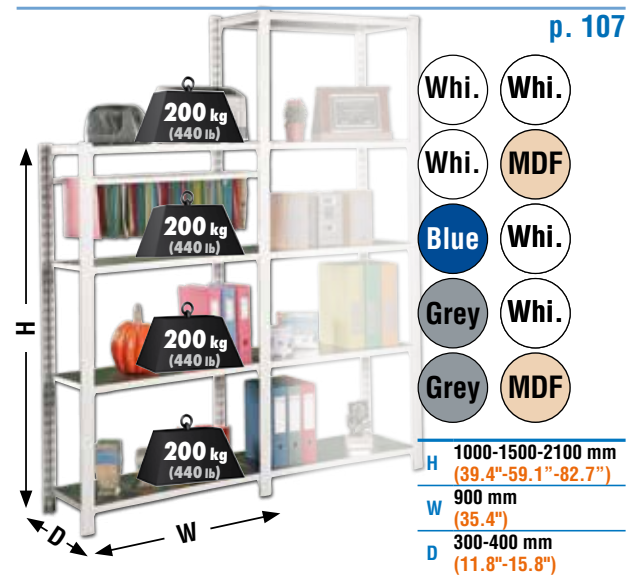

OFFICLICK ADDITIONAL WOOD

p. 107