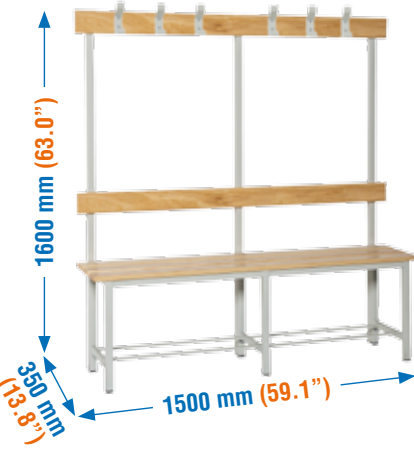

BANCO DE VESTUARIO DESMONTADO SINGLE / CHANGING ROOM BENCH UNASSEMBLED SINGLE / UMKLEIDE-SITZBANK UNMONTIERT SINGLE / BANC VESTIAIRE DÉMONTÉ SINGLE / BANCO DE VESTUÁRIO DESMONTADO SINGLE

MODEL		HxWxD mm (inch)	Kg/Unit (lb/Unit)	PHOTO	EAN Code	€/Unit
SIMONLOCKER DISM. SINGLE BENCH SR 4/1000		1600 x 1000 x 350 (63.0"x39.4"x13.8")	17,00 (37.5)		8435104937082	476,28 €
SIMONLOCKER DISM. SINGLE BENCH SR 6/1500		1600 x 1500 x 350 (63.0"x59.1"x13.8")	22,10 (48.5)		8435104937099	677,78 €
SIMONLOCKER DISM. SINGLE BENCH CR 4/1000		1800 x 1000 x 350 (70.9"x39.4"x13.8")	20,10 (44.1)		8435104937112	595,35 €
SIMONLOCKER DISM. SINGLE BENCH CR 6/1500		1800 x 1500 x 350 (70.9"x59.1"x13.8")	27,00 (59.5)		8435104937129	778,54 €