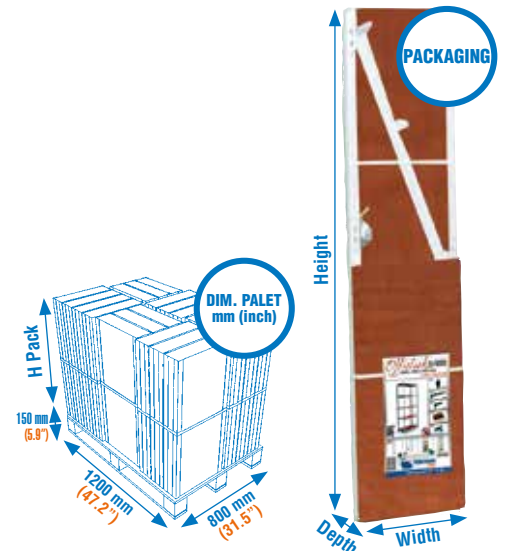

BLUE Ral 5015   **Grey** Ral 7046   **Whi.** Ral 9003

White   **MDF**

POSIBILIDAD DE OTRAS COMBINACIONES DE COLORES • OTHER COLORS AVAILABLE • AUCH IN ANDEREN FARBKOMBINATIONEN ERHÄLTICH • PLUSIEURS POSSIBILITÉS DE COMBINAISONS DE COULEURS