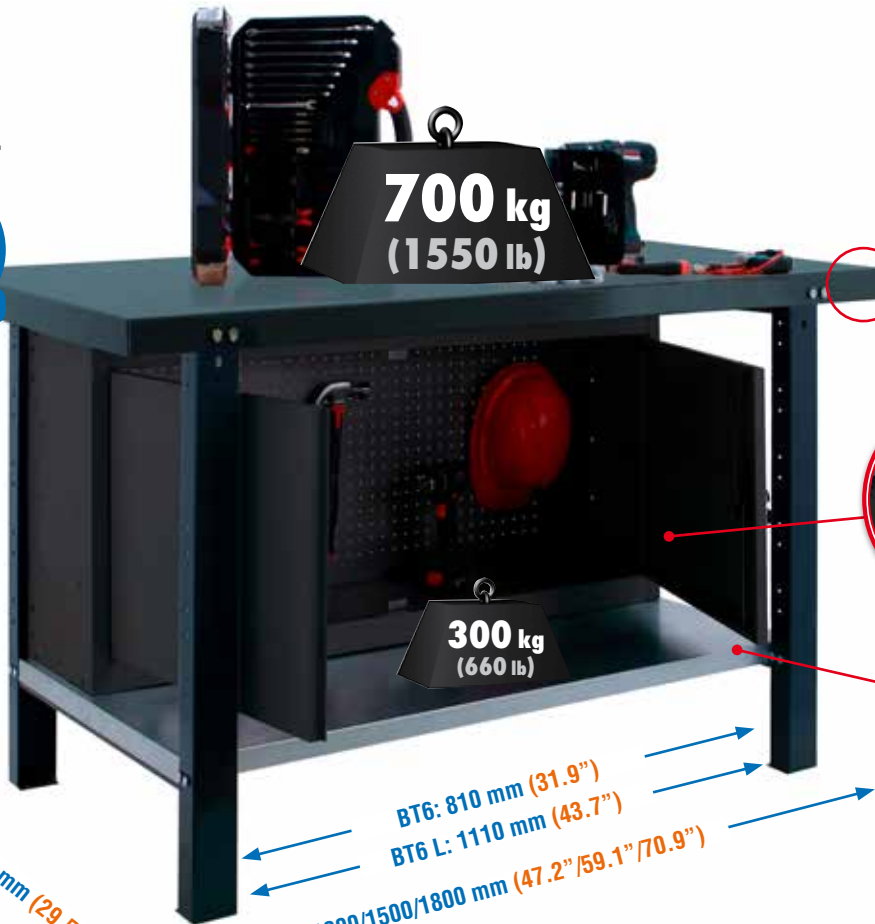

SIMONWORK BT6 PRO METAL CABINET

MODEL	H x W x D mm (inch)	€/Unit	Load Capacity kg (lb)	Ant. EAN Code	Grey EAN Code	Blue EAN Code	Kg/Unit (lb/Unit)	EU Palet Trailer Container 20' y 40'
SIMONWORK BT6 PRO METAL CABINET 1200	830 x 1200 x 730 (32.7" x 47.2" x 28.7")	385,68 €	700 kg (1550 lb)	8425437126253	8425437124921	8425437124938	49,78 (109.7)	8 528 88 20' 40'
SIMONWORK BT6L PRO METAL CABINET 1500	830 x 1500 x 730 (32.7" x 59.1" x 28.7")	449,68 €	700 kg (1550 lb)	8425437126260	8425437124945	8425437124952	57,56 (126.9)	8 284 88 20' 40'
SIMONWORK BT6L PRO METAL CABINET 1800	830 x 1800 x 730 (32.7" x 70.9" x 28.7")	473,74 €	700 kg (1550 lb)	8425437126277	8425437124969	8425437124976	61,03 (134.5)	8 284 88 20' 40'