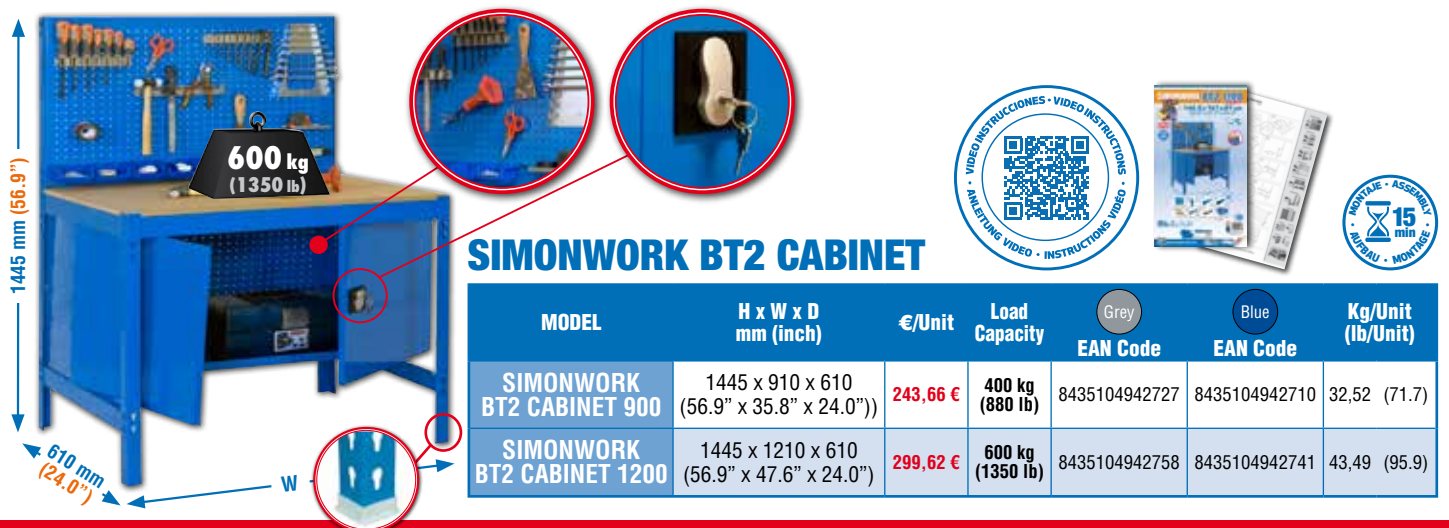

SIMONWORK BT2 CABINET

MODEL	H x W x D mm (inch)	€/Unit	Load Capacity	Grey EAN Code	Blue EAN Code	Kg/Unit (lb/Unit)
SIMONWORK BT2 CABINET 900	1445 x 910 x 610 (56.9" x 35.8" x 24.0")	243,66 €	400 kg (880 lb)	8435104942727	8435104942710	32,52 (71.7)
SIMONWORK BT2 CABINET 1200	1445 x 1210 x 610 (56.9" x 47.6" x 24.0")	299,62 €	600 kg (1350 lb)	8435104942758	8435104942741	43,49 (95.9)