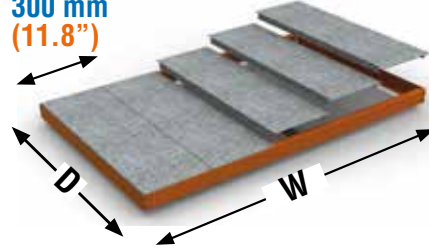

**300 mm
(11.8")**